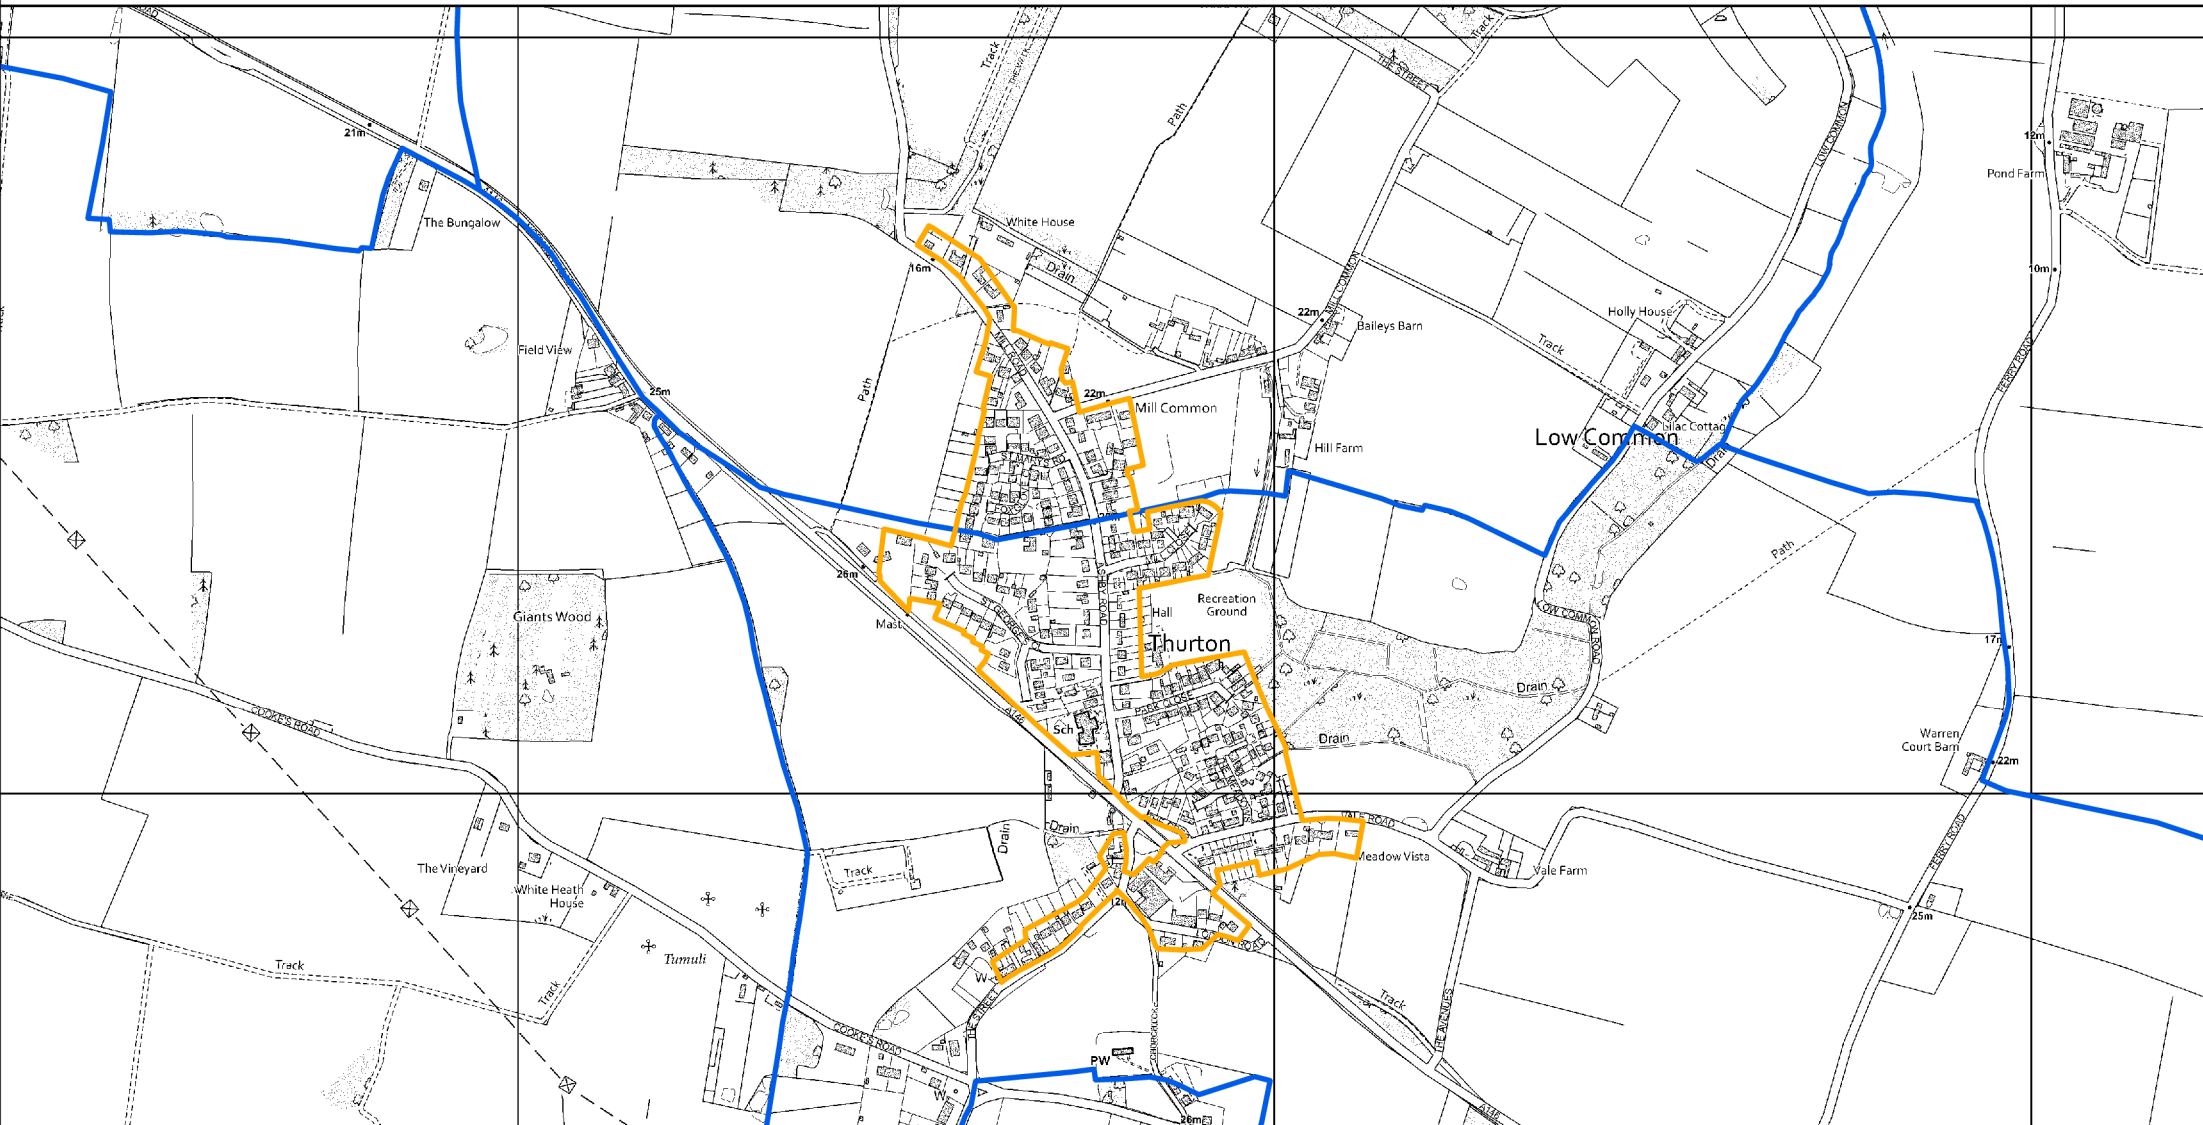

Thurton and Ashby St Mary

Legend

-  Allocation
-  Parish Boundary
-  Settlement Limit